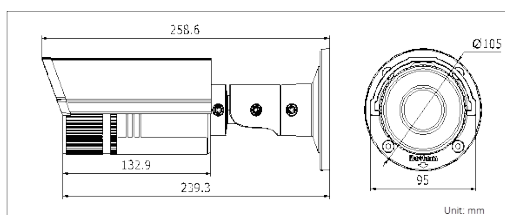

### Dimensions

BAN-B-VF	
<b>Camera</b>	
Image sensor	1/3" progressive scan CMOS
Min. illumination	0.01 lux @F1.2, AGC ON, 0 lux with IR
Shutter time	1/25s (1/30s) ~ 1/100,000s
Lens	2.8 - 12 mm @F1.4, angle of view: 80° ~ 28.7°
Lens mount	Φ14
Day & night	ICR
Digital noise reduction	3D DNR
Wide dynamic range	Digital WDR
Backlight compensation	Yes, zone configurable
<b>Compression Standard</b>	
Video compression	H.264 / MJPEG
H.264 codec profile	Main profile
Bit rate	32 Kbps ~ 16 Mbps
Audio compression	G.711 / G.726 / MP2L2
Audio bit rate	64 Kbps (G.711) / 16 Kbps (G.726) / 32-128 Kbps (MP2L2)
<b>Image</b>	
Max. Image Resolution	1280 × 960
Frame rate	50 Hz: 25 fps (1280 × 960), 25 fps (1280 × 720), 25 fps (704 × 576), 25 fps (640 × 480) 60 Hz: 30 fps (1280 × 960), 30 fps (1280 × 720), 30 fps (704 × 576), 30 fps (640 × 480)
Image settings	Rotate mode, Saturation, brightness, contrast, sharpness adjustable through client software or web browser
ROI	Yes, up to 4 configurable areas
<b>Network</b>	
Network storage	NAS
Alarm trigger	Motion detection, Tampering alarm, Network disconnect, IP address conflict, Storage full, Storage error
Protocols	TCP/IP, ICMP, HTTP, HTTPS, FTP, DHCP, DNS, DDNS, RTP, RTSP, RTCP, PPPoE, NTP, UPnP, SMTP, SNMP, IGMP, 802.1X, QoS, IPv6, Bonjour
System compatibility	ONVIF, PSIA, CGI, ISAPI
General functionalities	User authentication, watermark, dual stream
<b>Interface</b>	
Communication interface	1 RJ45 10 M / 100 M Ethernet port
Onboard storage	Built-in Micro SD / SDHC / SDXC card slot, up to 64 GB
<b>General</b>	
Operating conditions	-30 °C ~ 60 °C (-22°F ~ 140 °F) humidity 95% or less (non-condensing)
Power supply	12 VDC ± 10% , PoE (802.3af)
Power consumption	Max. 5.5W (7.5W with ICR on)
Ingress protection level	IP66
IR range	Up to 30m
Dimensions	95×105×258.6 mm (3.74" × 4.13" × 10.18")
Weight	1200g