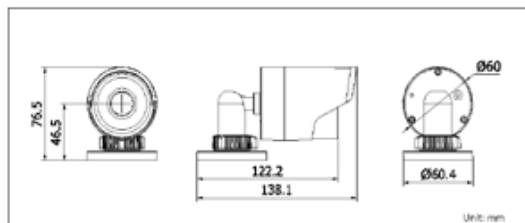

Key features

- 3 Megapixel High Resolution
- Full HD1080p Video Output
- Low Illumination
- 3D DNR & DWDR & BLC
- IP66 Rating
- IR Range: up to 25m
- True Day / Night

Dimensions

Specifications

BAN-MB-F4-1080	
Camera	
Image sensor	1/3" progressive scan CMOS
Min. illumination	0.19 lux @F2.0, AGC ON 0 lux with IR
Shutter time	1/30s ~ 1/100,000s
Lens	4mm@F2.0 (6mm,12mm optional) Angle of view: 75.8°
Lens mount	M12
Day & night	IR cut filter with auto switch
Digital noise reduction	3D DNR
Wide dynamic range	Digital WDR
Compression Standard	
Video compression	H.264 / MJPEG
H.264 codec profile	Main profile
Bit rate	32 Kbps ~ 16 Mbps
Image	
Max. Image Resolution	2048 × 1536
Frame rate	60Hz: 15fps (2048 x 1536), 30fps (1920 × 1080), 30fps (1280 × 720)
Image settings	Saturation, brightness, contrast, sharpness adjustable through client software or web browser
BLC	Yes, zone configurable
Network	
Network storage	NAS
Alarm trigger	motion detection, tampering alarm, network disconnect, IP address conflict, storage exception
Protocols	TCP/IP, HTTP, DHCP, DNS, DDNS, RTP, RTSP, PPPoE, SMTP, NTP, SNMP, HTTPS, FTP, 802.1x, Qos
Interoperability	ONVIF, PSIA, CGI
Security	User Authentication, reset button, flickerless, dual stream, heartbeat, mirror, watermark
Interface	
Communication inter face	1 RJ45 10 M / 100 M Ethernet interface
General	
Operating conditions	-30 °C – 60 °C (-22 °F –140 °F) Humidity 95% or less (non-condensing)
Power supply	12 VDC ± 10% , PoE (802.3af)
Power consumption	Max. 5W (7W with ICR on)
Weather proof rating	IP66
IR range	Up to 25m
Dimension	60.4 x 76.5 x 138.1mm
Weight	300g